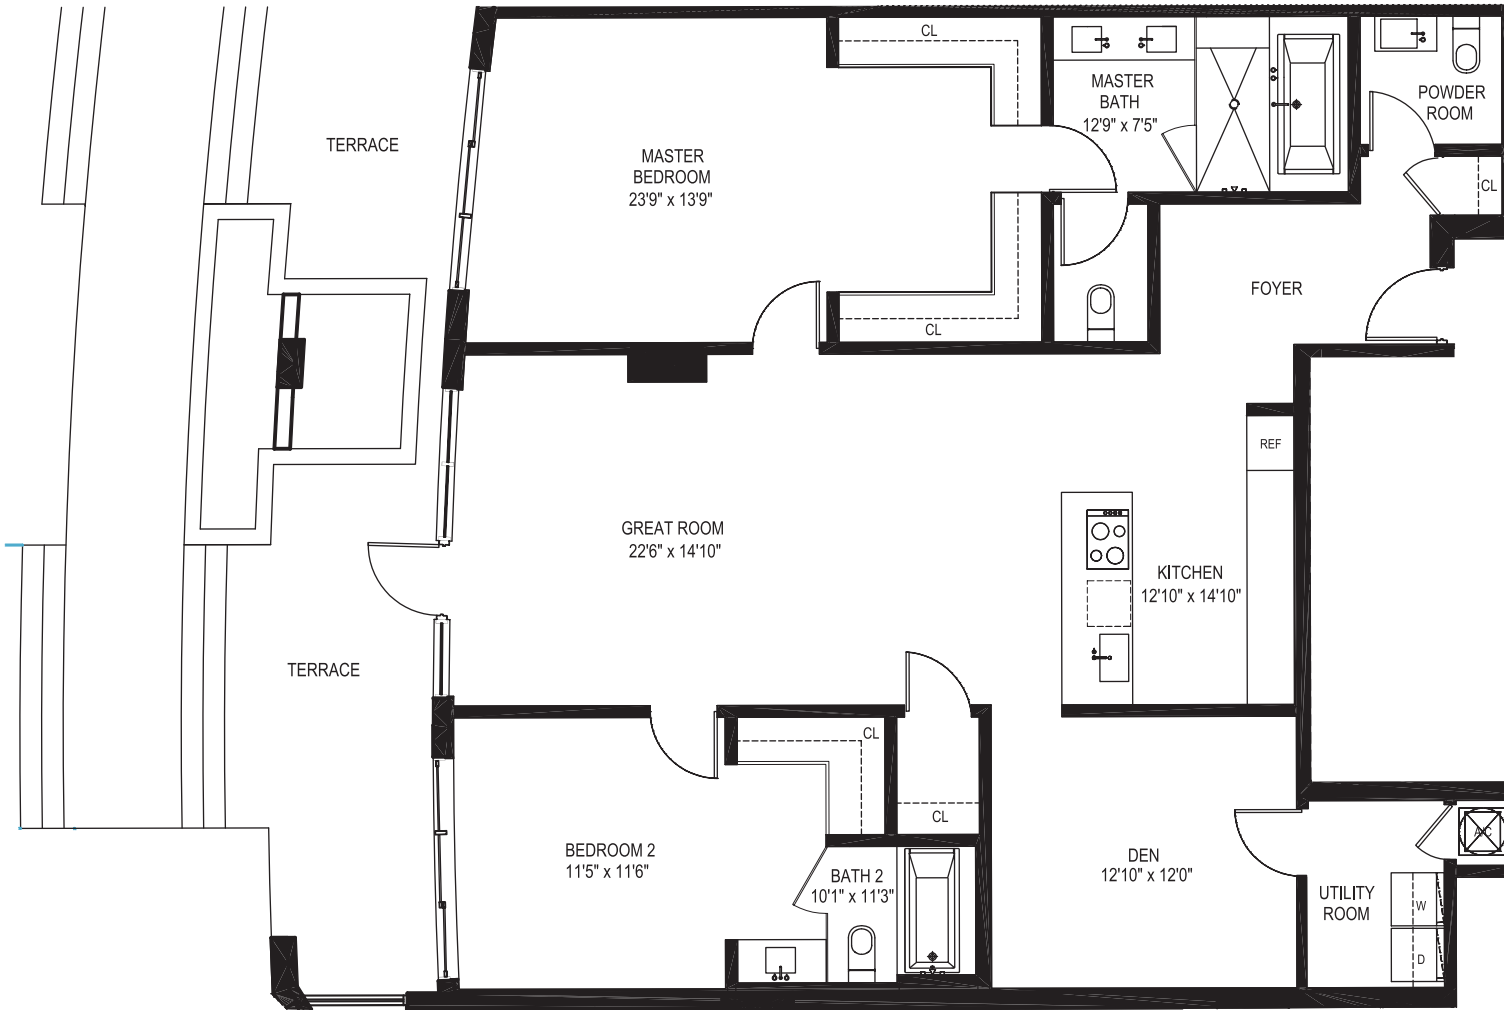

<b>BAYLOFT</b>	<b>101</b>
Type (Bed/Bath)	2/2.5+Den
Enclosed Area (SF)	1,699
Terrace Area (SF)	280
<b>TOTAL AREA (SF)</b>	<b>1,979</b>

Bay