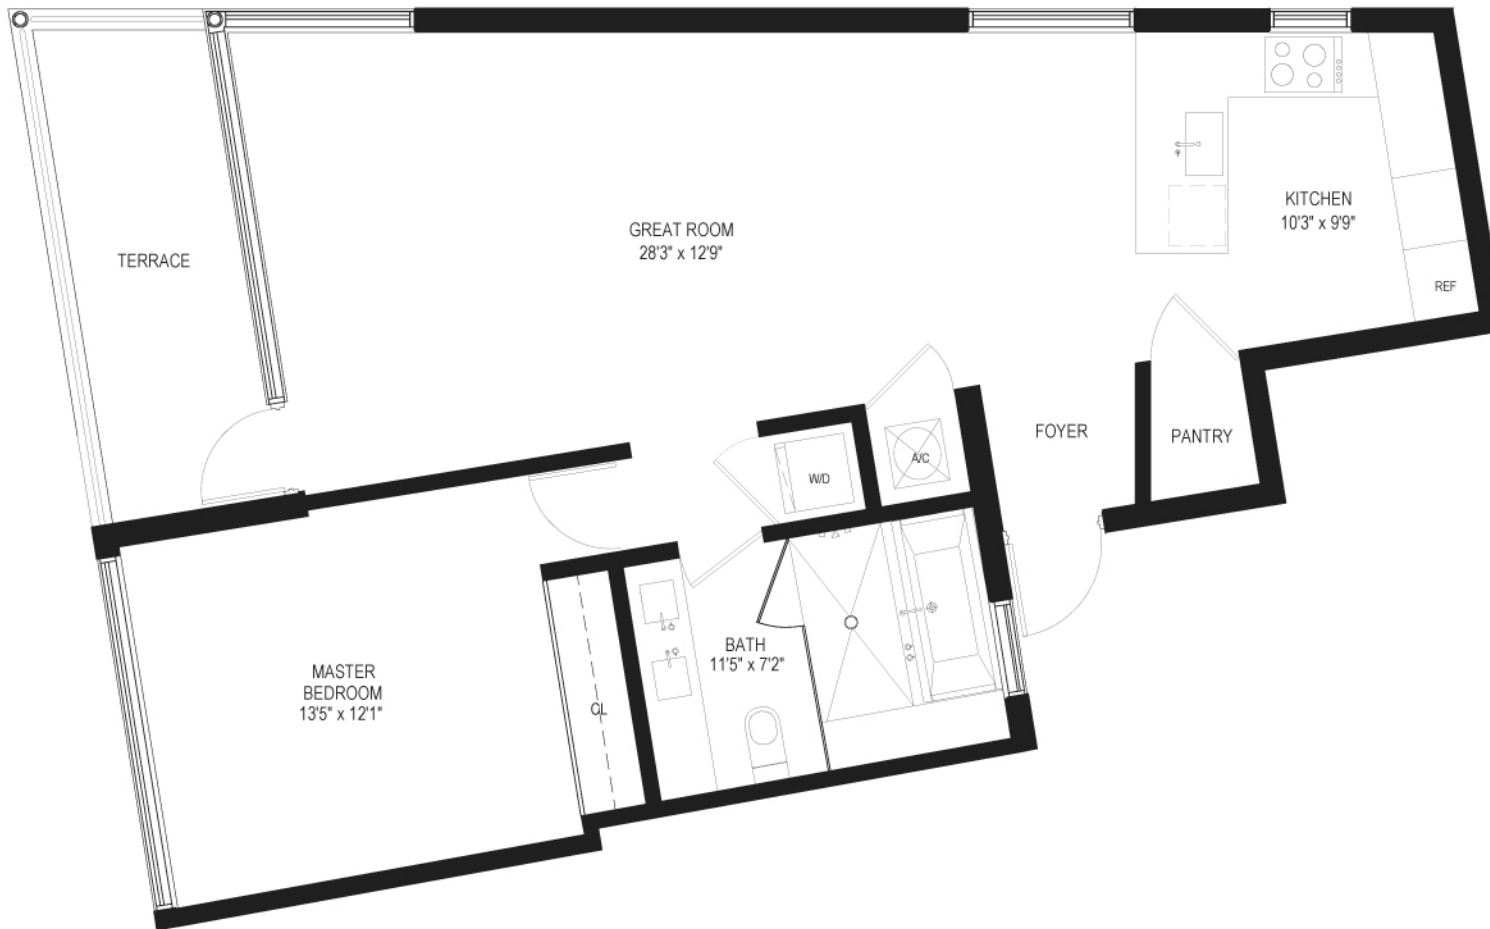

RESIDENCE 101&201

Type (Bed/Bath)	1/1
Enclosed Area (SF)	918
Terrace Area (SF)	101

TOTAL AREA (SF) 1,019

Bay